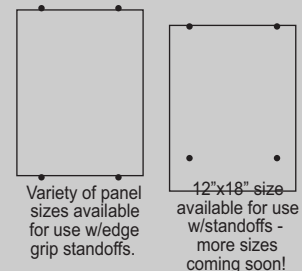

Glass Photo Panels w/Beveled Edge

• .2" tempered glass w/square corners
• 1/2" beveled edge

- YZ100S 5"x7" Glass Panel.
- YZ111S 8"x10" Glass Panel.
- YZ144S 11"x14" Glass Panel.
- YZFT02 2.16" Small Slotted Acrylic Feet, Clear.
- YZFT01 2.94" Large Slotted Acrylic Feet, Clear.
- YZFT03 2.94" Large Slotted Acrylic Feet, Clear.