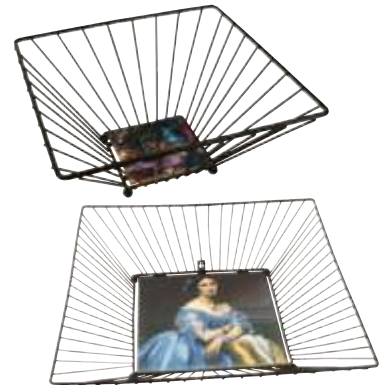

**Tile Easels**

- A lovely and inexpensive way to display unframed tiles

<b>WTA140</b>	4.25"x4.25" Tile Easel.
<b>WTA141</b>	6"x6" Tile Easel.
<b>WTA142</b>	6"x8" Tile Easel.
<b>WTA143</b>	8"x8" Tile Easel.
<b>WTA144</b>	8"x10" Tile Easel.
<b>WTA145</b>	12"x12" Tile Easel.

## Coaster Holders

- Displays ceramic or hardboard tile(s) - sold separately

Holds 4.25"x4.25" Tiles

**M025** Coaster Holder, Four Tiles.

**M026** Coaster Holder, Four Tiles.

**M027** Coaster Holder, Six Tiles.

## Frames w/Shelf

- Use as a spice rack or display for collectibles
- Displays ceramic or hardboard tile(s) - sold separately
- Does not fit Tuscan style tiles

Displays Three 4.25"x4.25" Tiles

**M006** Frame w/Shelf, Three Tiles.